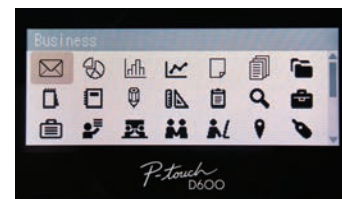

14 fonts : 99 frames
Over 600 symbols

Technical Specifications

General

Hardware Type	Desktop
Keyboard	Qwerty & Numeric
Display Type	LCD (Backlight)
LCD Display	20 Characters x 3 line LCD
Built In Languages	20 languages (English, German, French, Spanish, Portuguese, Portuguese-Bra, Italian, Dutch, Danish, Norwegian, Swedish, Finnish, Hungarian, Czech, Polish, Romanian, Slovene, Slovak, Croatian, Turkish)
Feed	Yes
Cable Labelling Function	3 kinds (Cable Wrap, Cable Flag, FacePlate)
Label Collection	25 Kinds

Labeller

Print Engine	Direct thermal
Print Speed	30 mm / sec
Printer Resolution	180dpi / 180 x 360dpi in high resolution mode
Emulation	Raster mode
Max Print Height	18mm
Max Print Length	300mm
Tape Cutter	Auto
Tape Length Setting	Auto / 30mm-300mm
Tape Length	8Metres
Tape Colour Detection	Yes
Tape Included	TZe-241 (18mm Black/White 4m)
Fonts Labeller	14 (Helsinki, Brussels, Belgium, Florida, Los Angels, San Diego, US, Calgary, Atlanta, Adams, Brunei, Sofia, Germany, LetterGothic) or PC Select
Font Sizes	7 kinds (Auto/ 6/ 9/ 12/ 18/ 24/ 36/ 42pt) or PC Select
Font Styles	11 (Normal, Bold, Outline, Shadow, Solid, Italic, Italic Bold, Italic Outline, Italic Shadow, Italic Solid, Vertical, Vertical Bold) or PC Select
Font Widths	5 (x2, x3/2, Normal, x 2/3, x1/2)
Frames and Backgrounds	99 Frames
Characters and Symbols	825 Chars / 617 Sym

Time and Date Feature	Yes
Memory	Text Buffer 280 Chrs / Label Buffer 2,800 Chrs
BarCodes	9 (CODE39, ITF 2/5, EAN13, EAN8, UPC-A, UPC-E, CODABAR, GS1-128(UCC/EAN128), CODE128)
Auto Number / Format	Yes
Underline	Yes
Multi Line Print	7
Repeat Print	Yes (1-9)
Mirror Print	Yes
Vertical Print	Yes (in the style setting)
Print Preview	Yes (Label / Print Preview)

Software

Software Supplied	Windows: P-touch Editor 5.0, Printer Driver Mac: P-touch Editor 5.0, Printer Driver

Connectivity

Interface	USB
Operating System	Windows 7® / 8® (32&64bit), Vista® (32&64bit) Mac OS X 10.6 or greater

Consumable

Tape Type	TZe laminated & non-laminated
Tape Widths	3.5, 6, 9, 12, 18, 24mm

Weight and Measures

Size	201x86x192 (WxHxD) mm
Weight	940g (without tape & batteries)
Size With Carton	260x319x121 (WxHxD) mm
Weight With Carton	1.75 kg

Options

Optional Power (Not included)	6 x AA Batteries

Power Supply

Batteries (Not included)	6 x AA(LR06 / Ni-MH HR06 x 6 pcs)
AC Adaptor	(AD-E001) (Included)
Auto Power Off	5 minutes - Battery, 60 minutes - USB 8 hours - AC Adaptor

Others

Energy Star Compliant	Yes
Warranty	3 Years Return To Base
Carton Contents	PT-D600, Users Guide, USB Cable, AC Adaptor (AD-E001) TZe-251 (24mm Black/White 4m)

P-touch

**TZe
TAPE**

Contact:

**GOKUL
TRADERS**
Associate of Laddha Group, Estd. 1932