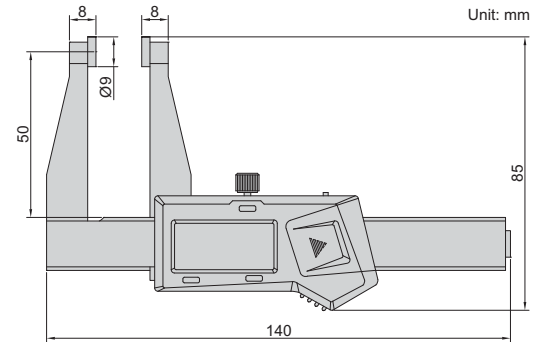

DATA
OUTPUT

DIGITAL SNAP GAGE

1163-50A

- Buttons: on/off, zero, mm/inch
- Automatic power off, move the digital unit to turn on power
- Battery CR2032
- Data output
- Made of stainless steel
- Optional accessory: data output system (code 7306-20/20B, 7302-SPC1A/SPC1B, 7305-SPC2)

Code	Range	Resolution	Accuracy
1163-50A	0-50mm/0-2"	0.01mm/0.0005"	±0.03mm