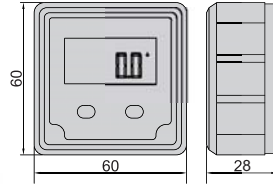

BACKLIGHT

ABSOLUTE
LEVEL

MAGNETIC
BOTTOM

DISPLAY FLIPS OVER WHEN
THE BOTTOM FACES UP

DIGITAL LEVEL AND PROTRACTOR

2170-1

- Aluminum frame
- Magnetic bottom
- The display flips over when the bottom faces up
- The backlight is on automatically when in use, and automatically off in 15 minutes after use
- The sea level is permanently set inside the chip, zero setting is not needed when battery is replaced
- Buttons: ON/OFF, ZERO, absolute and incremental measurement
- One AAA battery
- Automatic power off in 5 minutes

Unit: mm

level

protractor

4-orientation use

The display flips over when the bottom faces up

Code	Range	Resolution	Accuracy
2170-1	4x90°	0.1°(=1.745mm/m)	at 0°and 90°: ±0.1°; others: ±0.2°