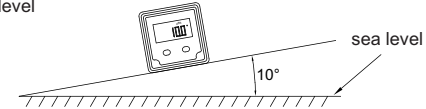

BACKLIGHT

ABSOLUTE
LEVEL

MAGNETIC
BOTTOM

DISPLAY FLIPS OVER WHEN
THE BOTTOM FACES UP

DIGITAL LEVEL AND PROTRACTOR

2170-1

- Aluminum frame
- Magnetic bottom
- The display flips over when the bottom faces up
- The backlight is on automatically when in use, and automatically off in 15 minutes after use
- The sea level is permanently set inside the chip, zero setting is not needed when battery is replaced
- Buttons: ON/OFF, ZERO, absolute and incremental measurement
- One AAA battery
- Automatic power off in 5 minutes

Unit: mm

level

protractor

4-orientation use

The display flips over when the bottom faces up

Code	Range	Resolution	Accuracy
2170-1	4x90°	0.1°(=1.745mm/m)	at 0°and 90°: ±0.1°; others: ±0.2°