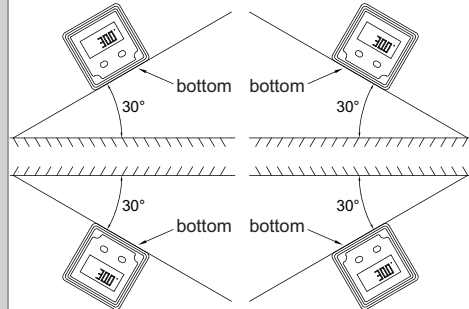

BACKLIGHT

ABSOLUTE
LEVEL

MAGNETIC
BOTTOM

DISPLAY FLIPS OVER WHEN
THE BOTTOM FACES UP

DIGITAL LEVEL AND PROTRACTOR

2170-1

- Aluminum frame
- Magnetic bottom
- The display flips over when the bottom faces up
- The backlight is on automatically when in use, and automatically off in 15 minutes after use
- The sea level is permanently set inside the chip, zero setting is not needed when battery is replaced
- Buttons: ON/OFF, ZERO, absolute and incremental measurement
- One AAA battery
- Automatic power off in 5 minutes

Unit: mm

level

protractor

4-orientation use

The display flips over when the bottom faces up

Code	Range	Resolution	Accuracy
2170-1	4x90°	0.1°(=1.745mm/m)	at 0°and 90°: ±0.1°; others: ±0.2°