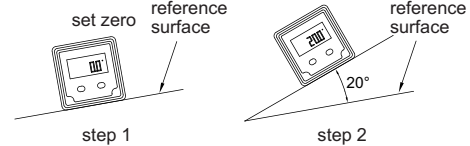

BACKLIGHT

ABSOLUTE
LEVEL

MAGNETIC
BOTTOM

DISPLAY FLIPS OVER WHEN
THE BOTTOM FACES UP

DIGITAL LEVEL AND PROTRACTOR

2170-1

- Aluminum frame
- Magnetic bottom
- The display flips over when the bottom faces up
- The backlight is on automatically when in use, and automatically off in 15 minutes after use
- The sea level is permanently set inside the chip, zero setting is not needed when battery is replaced
- Buttons: ON/OFF, ZERO, absolute and incremental measurement
- One AAA battery
- Automatic power off in 5 minutes

Unit: mm

level

protractor

4-orientation use

The display flips over when the bottom faces up

Code	Range	Resolution	Accuracy
2170-1	4x90°	0.1°(=1.745mm/m)	at 0°and 90°: ±0.1°; others: ±0.2°