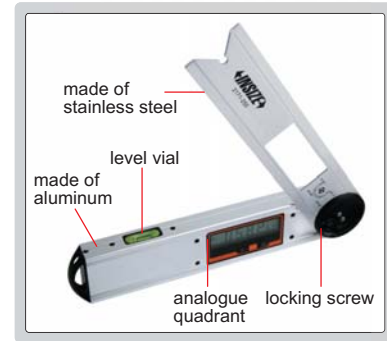

## DIGITAL PROTRACTOR

2171-250

Unit: mm

- Buttons: ON/OFF, HOLD (keep the reading), ZERO, ABS (absolute and incremental measurement)
- Fix the locking screw at 4 positions for different measuring ranges:  $0^{\circ}\sim 225^{\circ}$ ,  $-225^{\circ}\sim 0^{\circ}$ ,  $-45^{\circ}\sim 180^{\circ}$ ,  $-180^{\circ}\sim 45^{\circ}$
- Remove the locking screw for  $360^{\circ}$  range
- With level vial
- Battery CR2032
- Automatic power off

Code	Size (L)	Range	Resolution	Accuracy
2171-250	250mm	0-360°	0.05°	±0.15°