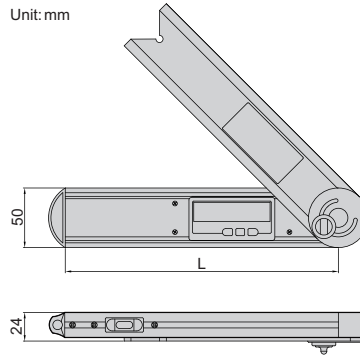

## DIGITAL PROTRACTOR

2171-250

Unit: mm

- Buttons: ON/OFF, HOLD (keep the reading), ZERO, ABS (absolute and incremental measurement)
- Fix the locking screw at 4 positions for different measuring ranges:  $0^{\circ}\sim 225^{\circ}$ ,  $-225^{\circ}\sim 0^{\circ}$ ,  $-45^{\circ}\sim 180^{\circ}$ ,  $-180^{\circ}\sim 45^{\circ}$
- Remove the locking screw for  $360^{\circ}$  range
- With level vial
- Battery CR2032
- Automatic power off

Code	Size (L)	Range	Resolution	Accuracy
2171-250	250mm	0-360°	0.05°	±0.15°