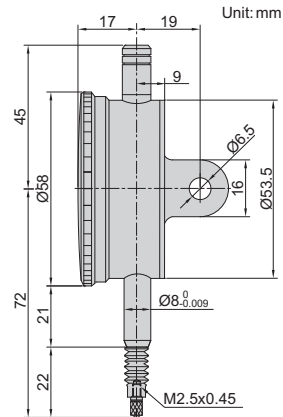

IP54
WATERPROOF

JEWELLED
BEARING

WATERPROOF DIAL INDICATOR

2324-10

- IP54 dust/waterproof
- Jeweled bearing

Code	Range	Graduation	Accuracy	Hysteresis	Range/rev	Dial reading	Remark
2324-10*	10mm	0.01mm	17 μ m	3 μ m	1mm	0-100	lug back
2324-10F*	10mm	0.01mm	17 μ m	3 μ m	1mm	0-100	flat back