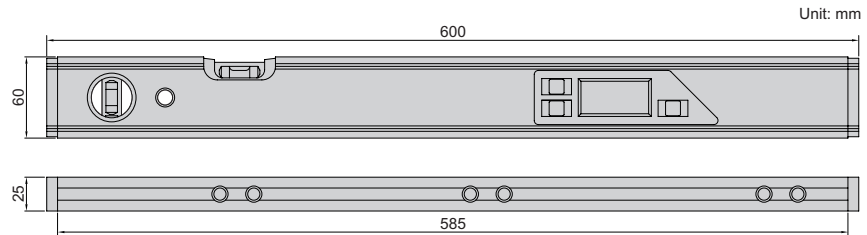

DIGITAL LEVEL

ABSOLUTE
LEVEL

BACKLIGHT

BUZZER ALARM
AT 0° AND 90°

4910-600

- With transverse and longitudinal vials
- Used as level and protractor
- Aluminum frame
- Magnetic bottom
- The sea level is permanently set inside the chip, zero setting is not needed when batteries are replaced
- Buttons: ON/OFF, absolute and incremental measurement, keep the reading, buzzer alarm, unit (mm/m, %, in/ft) conversion, backlight
- The display flips over when the bottom faces up
- Two AAA batteries
- Automatic power off

Code	Range	Resolution	Accuracy
4910-600	0-360° (90°x4)	0.1°(=1.745mm/m)	0° and 90°: ±0.1°; others: ±0.2°