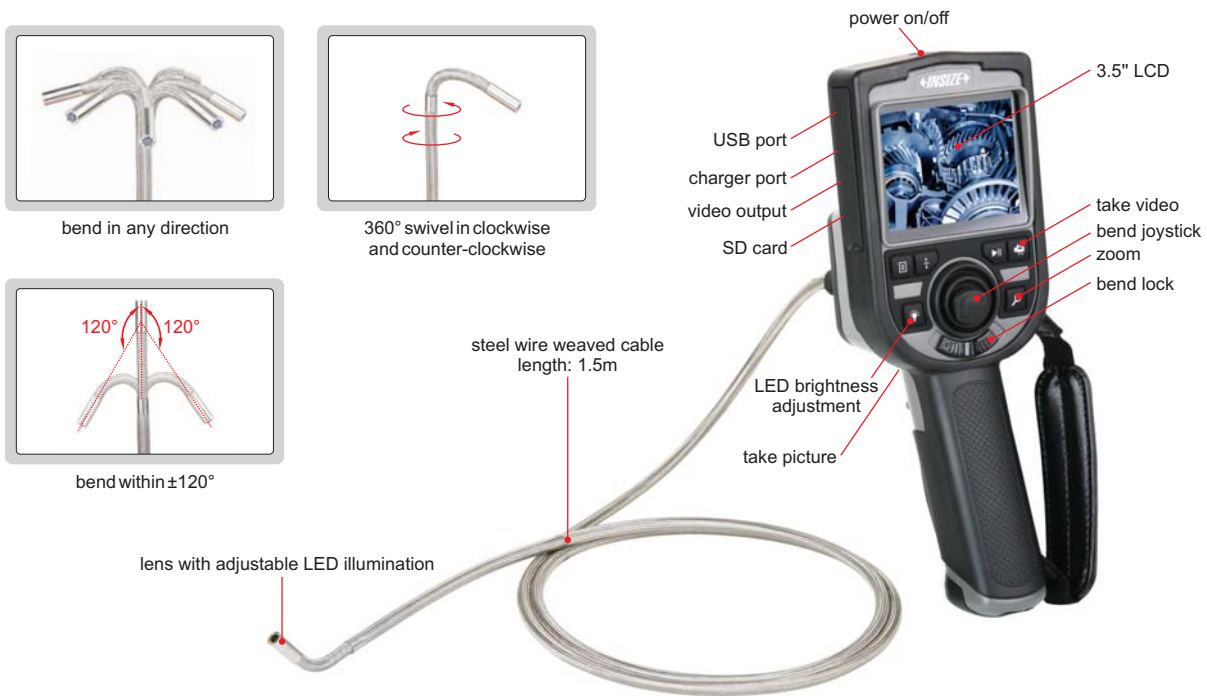

# 360° SWIVEL VIDEOSCOPE

STEEL WIRE WEAVED CABLE  
RESISTANCE TO BREAK AND WEAR

NOTE: THE CABLE CAN BE BENT  
BUT CAN'T BE SET AT A FIXED SHAPE

IP65  
WATERPROOF

## SPECIFICATION

Code	ISV-2000D	ISV-2001D	ISV-3000D	ISV-3001D	
Lens	diameter(D)	6.5mm		4.5mm	
	focus distance(F)	15mm ~ ∞		8 ~ 80mm	
	illumination	8pcs LED		6pcs LED	
	pixel	0.35M			
	dust/waterproof	IP65			
	bend control	manual			
Cable	length	1.5m	3m	1.5m	3m
	type	steel wire weaved cable			
Main unit	function	take picture, take video			
	file format	picture: JPG, video: AVI			
	image process	brightness, image quality zoom (1X, 2X, 3X, 4X, 5X)			
	memory	8G SD card			
	output	TV, USB			
power supply	rechargeable battery (for 2 hours working)				
Weight	650g	800g	600g	700g	

## STANDARD DELIVERY

Main unit	1pc
Cable with lens	1pc
8G SD card	1pc
AC/DC adapter	1pc
Video output cable	1pc
USB cable	1pc

www.insize.com