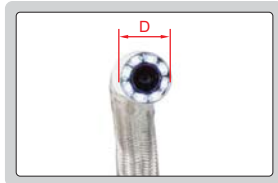

# 360° SWIVEL VIDEOSCOPE

STEEL WIRE WEAVED CABLE  
RESISTANCE TO BREAK AND WEAR

NOTE: THE CABLE CAN BE BENT  
BUT CAN'T BE SET AT A FIXED SHAPE

IP65  
WATERPROOF

## SPECIFICATION

Code	ISV-2000D	ISV-2001D	ISV-3000D	ISV-3001D	
Lens	diameter(D)	6.5mm		4.5mm	
	focus distance(F)	15mm ~ ∞		8 ~ 80mm	
	illumination	8pcs LED		6pcs LED	
	pixel	0.35M			
	dust/waterproof	IP65			
	bend control	manual			
Cable	length	1.5m	3m	1.5m	3m
	type	steel wire weaved cable			
Main unit	function	take picture, take video			
	file format	picture: JPG, video: AVI			
	image process	brightness, image quality zoom (1X, 2X, 3X, 4X, 5X)			
	memory	8G SD card			
	output	TV, USB			
power supply	rechargeable battery (for 2 hours working)				
Weight	650g	800g	600g	700g	

## STANDARD DELIVERY

Main unit	1pc
Cable with lens	1pc
8G SD card	1pc
AC/DC adapter	1pc
Video output cable	1pc
USB cable	1pc

www.insize.com