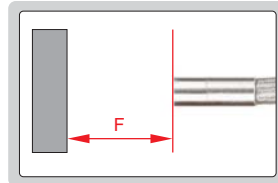

# 360° SWIVEL VIDEOSCOPE

STEEL WIRE WEAVED CABLE  
RESISTANCE TO BREAK AND WEAR

NOTE: THE CABLE CAN BE BENT  
BUT CAN'T BE SET AT A FIXED SHAPE

IP65  
WATERPROOF

## SPECIFICATION

Code	ISV-2000D	ISV-2001D	ISV-3000D	ISV-3001D	
Lens	diameter(D)	6.5mm		4.5mm	
	focus distance(F)	15mm ~ ∞		8 ~ 80mm	
	illumination	8pcs LED		6pcs LED	
	pixel	0.35M			
	dust/waterproof	IP65			
	bend control	manual			
Cable	length	1.5m	3m	1.5m	3m
	type	steel wire weaved cable			
Main unit	function	take picture, take video			
	file format	picture: JPG, video: AVI			
	image process	brightness, image quality zoom (1X, 2X, 3X, 4X, 5X)			
	memory	8G SD card			
	output	TV, USB			
power supply	rechargeable battery (for 2 hours working)				
Weight	650g	800g	600g	700g	

## STANDARD DELIVERY

Main unit	1pc
Cable with lens	1pc
8G SD card	1pc
AC/DC adapter	1pc
Video output cable	1pc
USB cable	1pc

www.insize.com