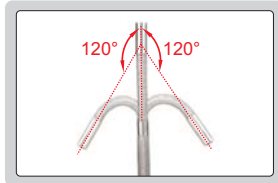

# 360° SWIVEL VIDEOSCOPE

STEEL WIRE WEAVED CABLE  
RESISTANCE TO BREAK AND WEAR

NOTE: THE CABLE CAN BE BENT  
BUT CAN'T BE SET AT A FIXED SHAPE

IP65  
WATERPROOF

## SPECIFICATION

Code	ISV-2000D	ISV-2001D	ISV-3000D	ISV-3001D	
Lens	diameter(D)	6.5mm		4.5mm	
	focus distance(F)	15mm ~ ∞		8 ~ 80mm	
	illumination	8pcs LED		6pcs LED	
	pixel	0.35M			
	dust/waterproof	IP65			
	bend control	manual			
Cable	length	1.5m	3m	1.5m	3m
	type	steel wire weaved cable			
Main unit	function	take picture, take video			
	file format	picture: JPG, video: AVI			
	image process	brightness, image quality zoom (1X, 2X, 3X, 4X, 5X)			
	memory	8G SD card			
	output	TV, USB			
power supply	rechargeable battery (for 2 hours working)				
Weight	650g	800g	600g	700g	