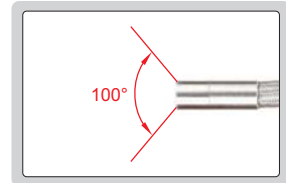

# 360° SWIVEL VIDEOSCOPE

STEEL WIRE WEAVED CABLE  
RESISTANCE TO BREAK AND WEAR

NOTE: THE CABLE CAN BE BENT  
BUT CAN'T BE SET AT A FIXED SHAPE

IP65  
WATERPROOF

## SPECIFICATION

Code	ISV-2000D	ISV-2001D	ISV-3000D	ISV-3001D	
Lens	diameter(D)	6.5mm		4.5mm	
	focus distance(F)	15mm ~ ∞		8 ~ 80mm	
	illumination	8pcs LED		6pcs LED	
	pixel	0.35M			
	dust/waterproof	IP65			
	bend control	manual			
Cable	length	1.5m	3m	1.5m	3m
	type	steel wire weaved cable			
Main unit	function	take picture, take video			
	file format	picture: JPG, video: AVI			
	image process	brightness, image quality zoom (1X, 2X, 3X, 4X, 5X)			
	memory	8G SD card			
	output	TV, USB			
power supply	rechargeable battery (for 2 hours working)				
Weight	650g	800g	600g	700g	