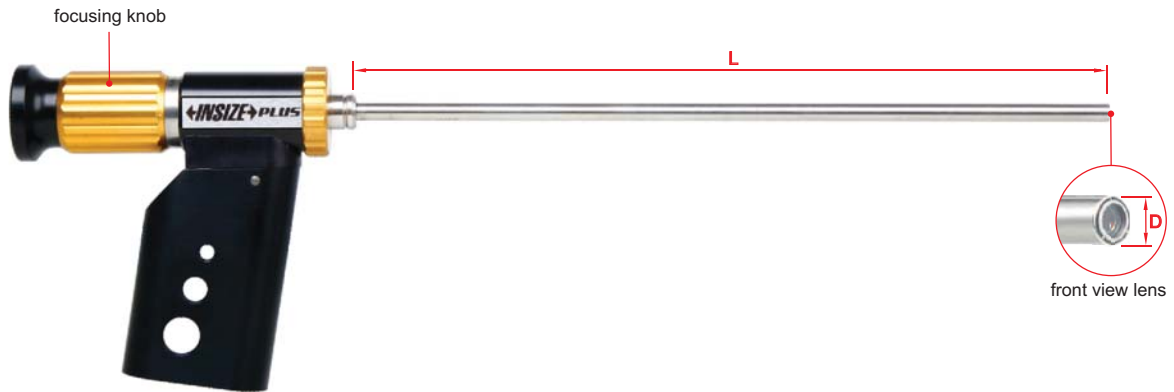

FRONT VIEW BORESCOPE (RIGID)

CODE ISV-HF4030

IP67
WATERPROOF

adjustable focus distance:
1mm~∞

angle of view: 53°

LED light source (optional)

camera (optional)

- Dust/waterproof level: IP67
- Lens can be used in the liquid with temperature -10°C~100°C
- LED light source is needed

SPECIFICATION

Diameter (D)	4mm
Length (L)	300mm
Depth of view	>15mm
Dust/waterproof lens	IP67
Dimension	410×105×30mm
Weight	220g

STANDARD DELIVERY

Main unit	1pc
Handle	1pc

OPTIONAL ACCESSORY

LED light source	ISV-HL3000
Camera and software	ISV-HCAM