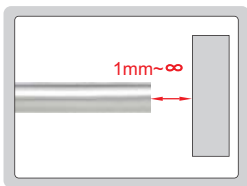

FRONT VIEW BORESCOPE (RIGID)

CODE ISV-HF4030

IP67
WATERPROOF

adjustable focus distance:
1mm~∞

angle of view: 53°

LED light source (optional)

camera (optional)

- Dust/waterproof level: IP67
- Lens can be used in the liquid with temperature -10°C~100°C
- LED light source is needed

SPECIFICATION

Diameter (D)	4mm
Length (L)	300mm
Depth of view	>15mm
Dust/waterproof lens	IP67
Dimension	410×105×30mm
Weight	220g

STANDARD DELIVERY

Main unit	1pc
Handle	1pc

OPTIONAL ACCESSORY

LED light source	ISV-HL3000
Camera and software	ISV-HCAM