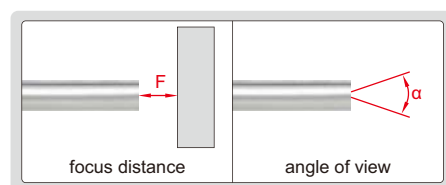

# BORESCOPE WITH MIRROR (RIGID)

IP67  
WATERPROOF

ISV-HM6025(with handle)

ISV-HM2817 (without handle)

front view lens

front view

side view (with mirror)

- Front view, side view with mirror
- Dust/waterproof level: IP67
- Lens can be used in the liquid with temperature -10°C~80°C
- LED light source is needed

## SPECIFICATION

Code	ISV-HM2817	ISV-HM4023	ISV-HM6025	ISV-HM6051
Diameter (D)	2.8mm	4mm	6mm	6mm
Length (L)	175mm	240mm	258mm	490mm
Focus distance (F)	2mm~∞(adjustable)	6mm~∞(adjustable)	4mm~∞(adjustable)	3mm~∞(adjustable)
Angle of view (α)	22°	22°	34°	48°
Depth of view	>15mm			
Dust/waterproof lens	IP67			
Handle	without	included	included	included
Dimension	235×33×30mm	368×105×30mm	368×105×30mm	610×105×30mm
Weight	55g	250g	260g	300g

## STANDARD DELIVERY

Main unit	1pc
Handle (except ISV-HM2817)	1pc
90° mirror	1pc