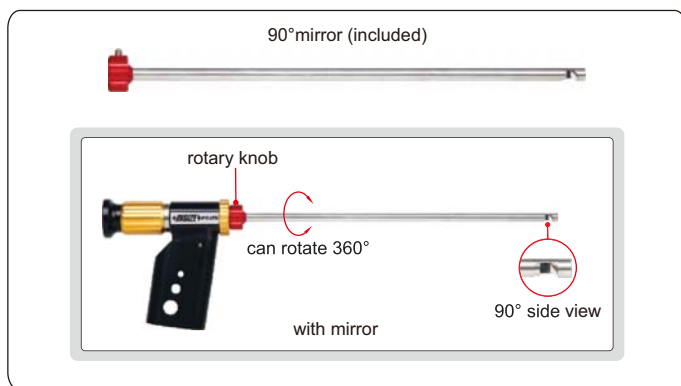

# BORESCOPE WITH MIRROR (RIGID)

IP67  
WATERPROOF

ISV-HM6025(with handle)

ISV-HM2817 (without handle)

front view lens

front view

side view (with mirror)

- Front view, side view with mirror
- Dust/waterproof level: IP67
- Lens can be used in the liquid with temperature -10°C~80°C
- LED light source is needed

## SPECIFICATION

Code	ISV-HM2817	ISV-HM4023	ISV-HM6025	ISV-HM6051
Diameter (D)	2.8mm	4mm	6mm	6mm
Length (L)	175mm	240mm	258mm	490mm
Focus distance (F)	2mm~∞(adjustable)	6mm~∞(adjustable)	4mm~∞(adjustable)	3mm~∞(adjustable)
Angle of view (α)	22°	22°	34°	48°
Depth of view	>15mm			
Dust/waterproof lens	IP67			
Handle	without	included	included	included
Dimension	235×33×30mm	368×105×30mm	368×105×30mm	610×105×30mm
Weight	55g	250g	260g	300g

## STANDARD DELIVERY

Main unit	1pc
Handle (except ISV-HM2817)	1pc
90° mirror	1pc