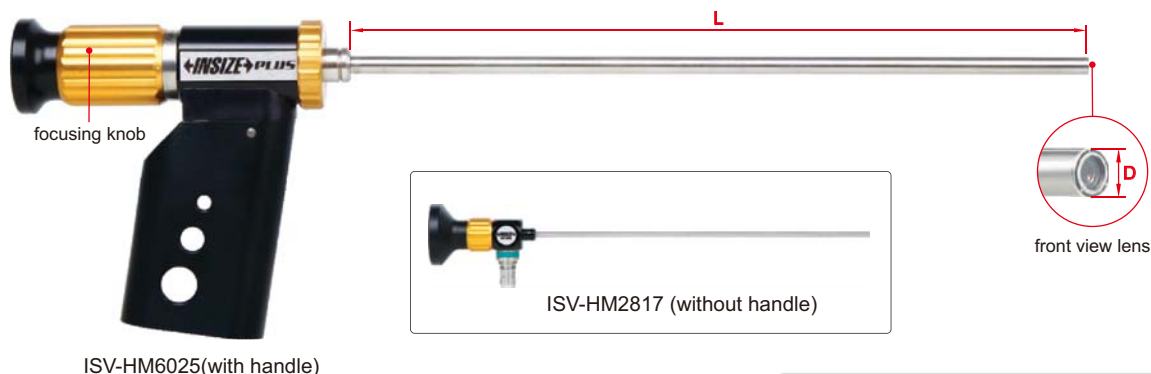

# BORESCOPE WITH MIRROR (RIGID)

IP67  
WATERPROOF

ISV-HM6025(with handle)

ISV-HM2817 (without handle)

front view lens

front view

side view (with mirror)

- Front view, side view with mirror
- Dust/waterproof level: IP67
- Lens can be used in the liquid with temperature -10°C~80°C
- LED light source is needed

LED light source (optional)

camera (optional)

## SPECIFICATION

Code	ISV-HM2817	ISV-HM4023	ISV-HM6025	ISV-HM6051
Diameter (D)	2.8mm	4mm	6mm	6mm
Length (L)	175mm	240mm	258mm	490mm
Focus distance (F)	2mm~∞(adjustable)	6mm~∞(adjustable)	4mm~∞(adjustable)	3mm~∞(adjustable)
Angle of view (α)	22°	22°	34°	48°
Depth of view	>15mm			
Dust/waterproof lens	IP67			
Handle	without	included	included	included
Dimension	235×33×30mm	368×105×30mm	368×105×30mm	610×105×30mm
Weight	55g	250g	260g	300g

## STANDARD DELIVERY

Main unit	1pc
Handle (except ISV-HM2817)	1pc
90° mirror	1pc