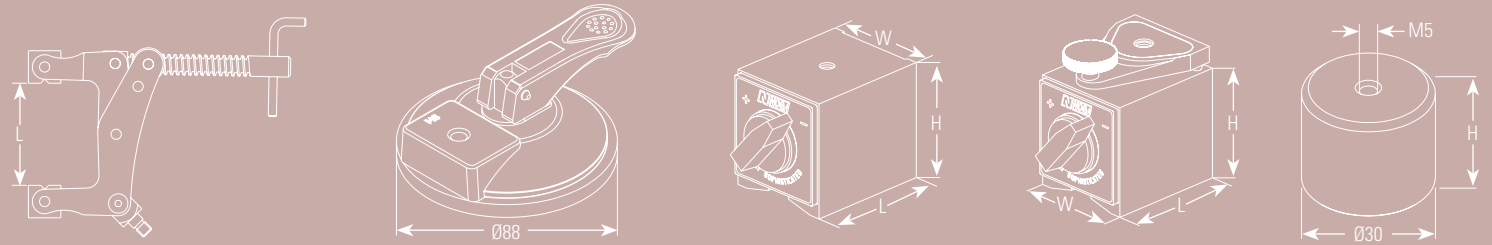

DG0118

DG3678

NF3778

Noga Bases

NOGA bases

Different magnets ranging from the world's smallest switchable on/off (320 N) to a large magnetic base (1300 N). A 350 N vacuum base and 5 clamps are offered for our customers' choice.

Order no.	Type	Weight [Kg]	Force [N]	Thread	W	L	H
HS1100	Round magnet	0.123	200	M5	-	Ø30	25
NF0037	On/off magnet	0.230	320	M5	30	40	35
NF3778	On/off magnet with fine adj.	0.250	320	M5	30	40	35
DG0036	On/off magnet	1.000	800	M8	50	60	55
DG3678	On/off magnet with fine adj.	1.100	800	M8	50	60	55
DG0038	On/off magnet	1.270	1000	M8	50	75	55
DG0118	On/off magnet with fine adj.	1.380	1000	M8	50	75	55
DG0039	On/off magnet	2.000	1300	M10 x 1.25	50	120	55
DG1003	On/off magnet with multi threads	1.350	1000	M6/8/10/12 10 x 1.25	50	75	55
DG0040	Vacuum base	0.400	350	M8	-	Ø88	23
MA0322	4" clamp	1.150	-	Ext. M10 x 1.25	-	100	-
MA0320	4" clamp	1.160	-	Int. M10 x 1.25	-	100	-
MG1006	3" clamp	0.570	-	Ext. M8	-	75	-
MG1003	3" clamp	0.600	-	Int. M8	-	75	-
MG0125	3" clamp with plastic cover	0.600	-	Int. M8	-	75	-

All measurements are in mm unless otherwise mentioned